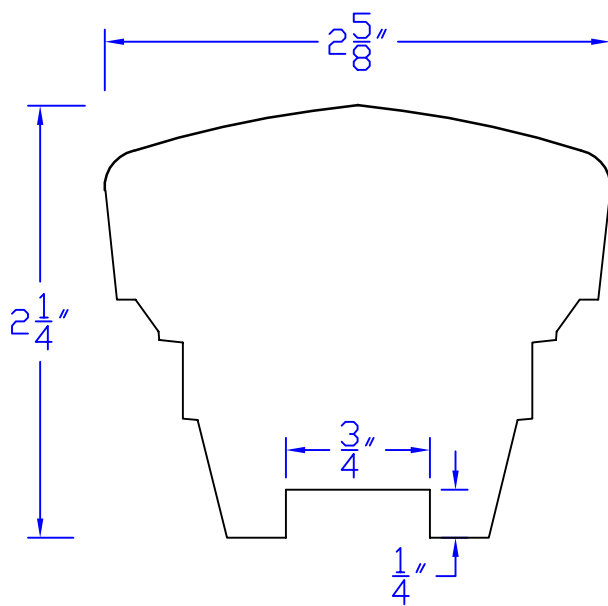

Creative Woodworking N.W., Inc.

1036 S.E. Taylor * Portland, Oregon 97214
Phone:(503) 230-9265 * Fax:(503) 232-9082
www.Creativewoodworkingnw.com

HDRL082

2-1/4" x 2-5/8"