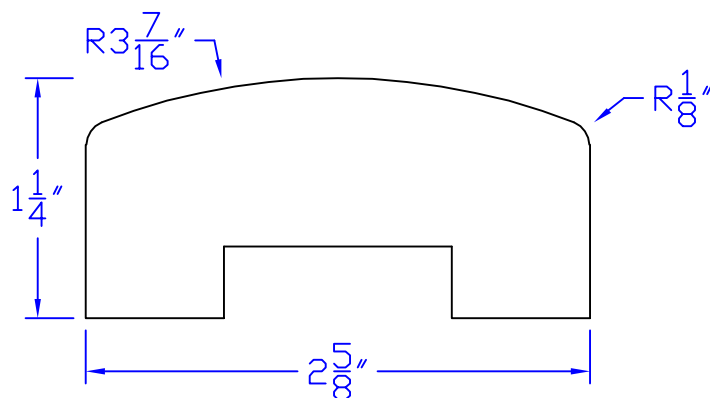

Creative Woodworking N.W., Inc.

1036 S.E. Taylor * Portland, Oregon 97214
Phone:(503) 230-9265 * Fax:(503) 232-9082
www.Creativewoodworkingnw.com

HDRL083

$1-1/4"$ x $2-5/8"$