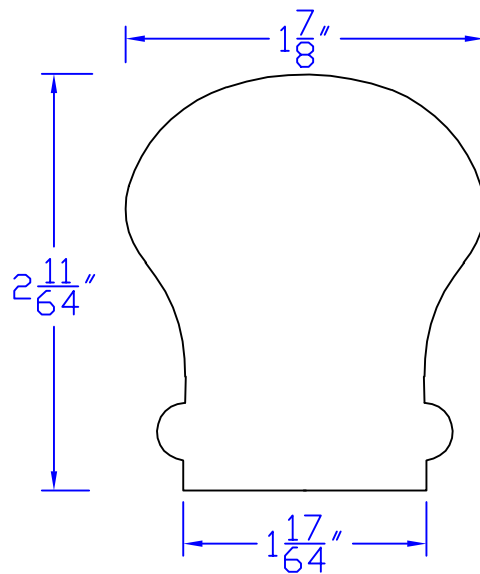

Creative Woodworking N.W., Inc.

1036 S.E. Taylor * Portland, Oregon 97214
Phone:(503) 230-9265 * Fax:(503) 232-9082
www.Creativewoodworkingnw.com

HDRL084

$2\frac{11}{64}$ " \times $1\frac{7}{8}$ "