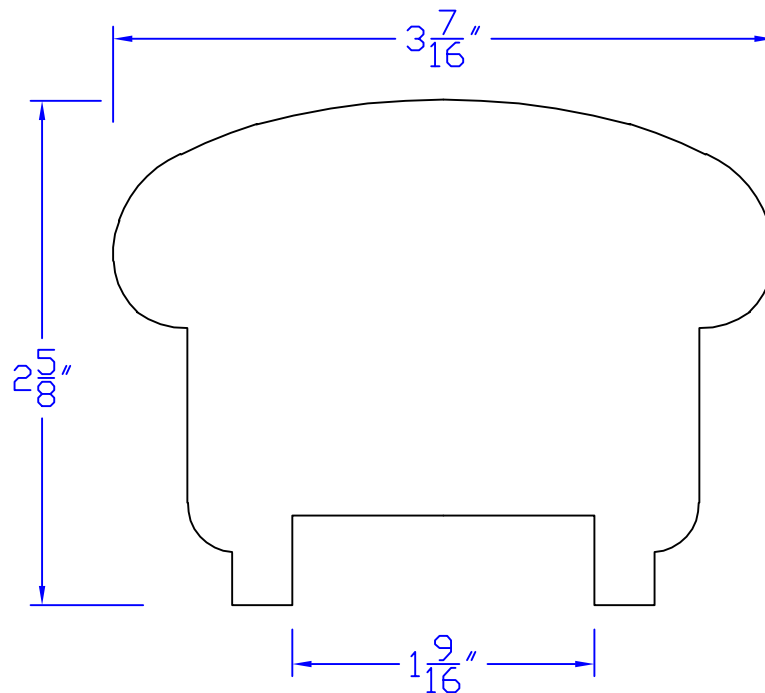

Creative Woodworking N.W., Inc.

1036 S.E. Taylor * Portland, Oregon 97214
Phone:(503) 230-9265 * Fax:(503) 232-9082
www.Creativewoodworkingnw.com

HDRL085
2-5/8" x 3-7/16"