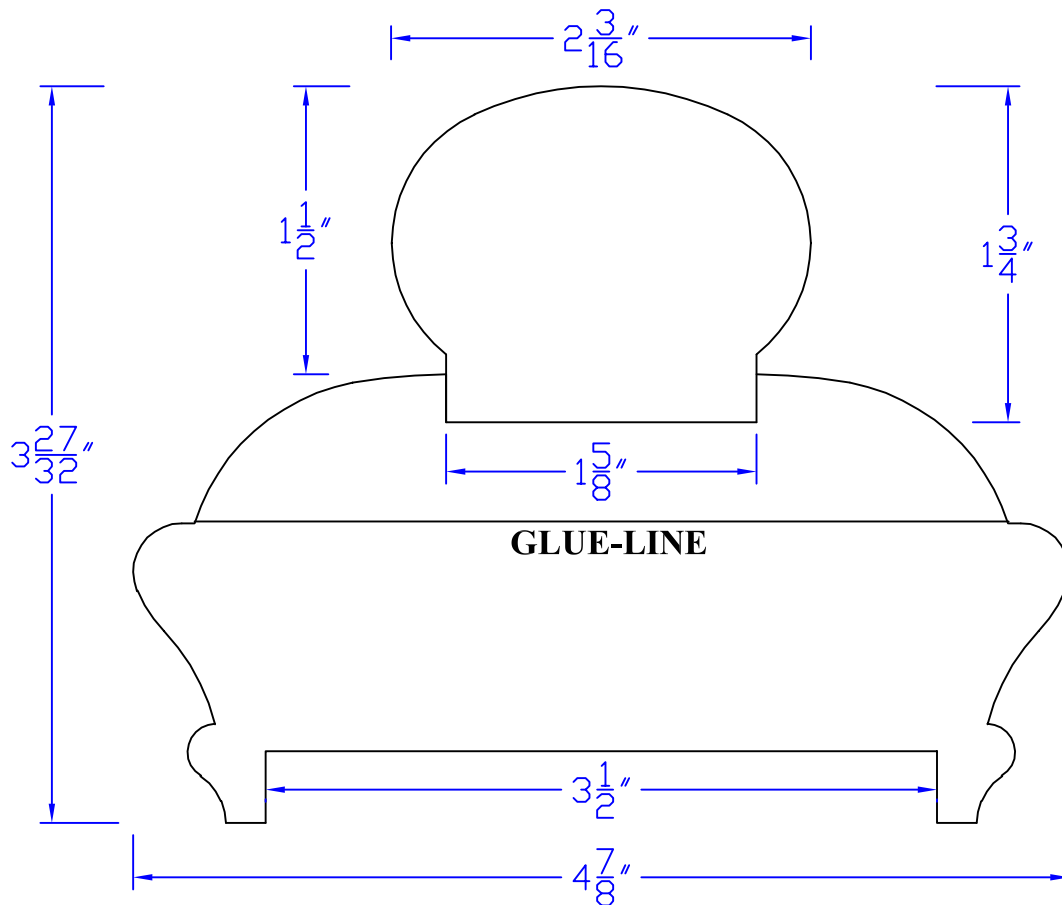

# Creative Woodworking N.W., Inc.

1036 S.E. Taylor \* Portland, Oregon 97214  
Phone:(503) 230-9265 \* Fax:(503) 232-9082  
www.Creativewoodworkingnw.com

HDRL086  
 $3\frac{27}{32}$ " x  $4\frac{7}{8}$ "