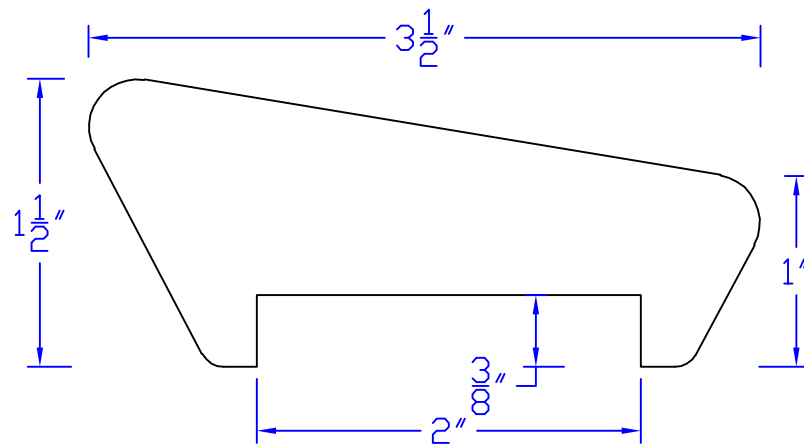

Creative Woodworking N.W., Inc.

1036 S.E. Taylor * Portland, Oregon 97214

Phone:(503) 230-9265 * Fax:(503) 232-9082

www.Creativewoodworkingnw.com

HDRL088
1-1/2" x 3-1/2"