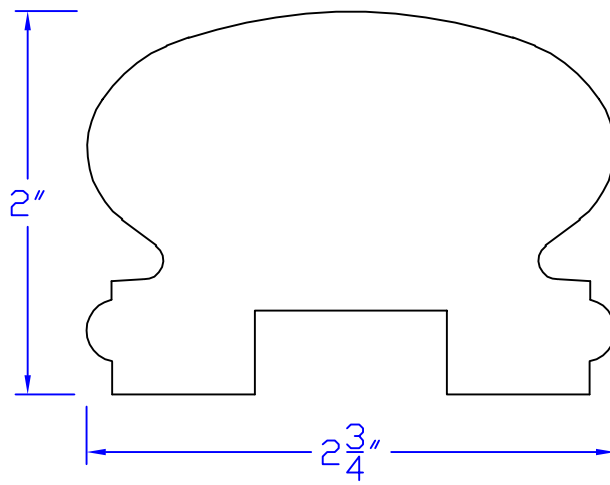

Creative Woodworking N.W., Inc.

1036 S.E. Taylor * Portland, Oregon 97214

Phone:(503) 230-9265 * Fax:(503) 232-9082

www.Creativewoodworkingnw.com

HDRL089
2" x 2-3/4"