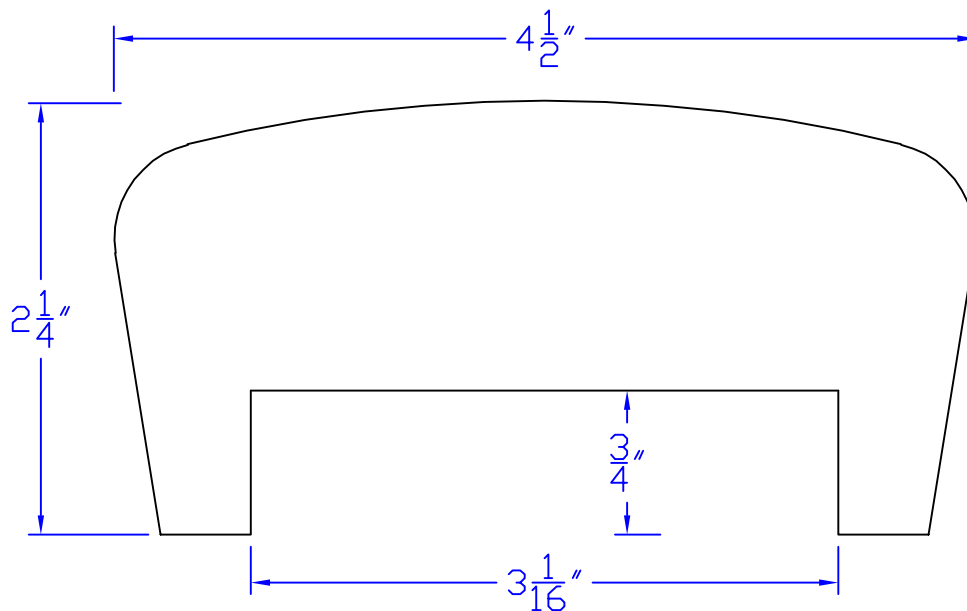

# Creative Woodworking N.W., Inc.

1036 S.E. Taylor \* Portland, Oregon 97214

Phone:(503) 230-9265 \* Fax:(503) 232-9082

www.Creativewoodworkingnw.com

HDRL090  
 $2-1/4$ " x  $4-1/2$ "