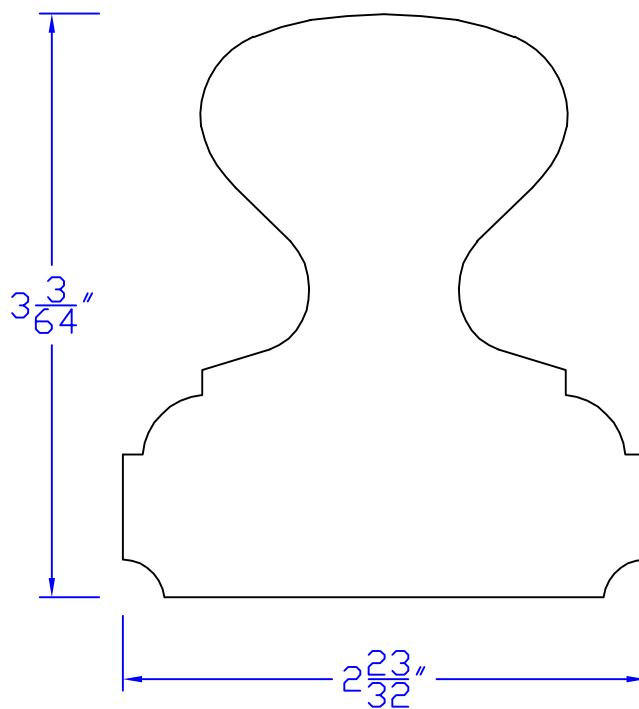

Creative Woodworking N.W., Inc.

1036 S.E. Taylor * Portland, Oregon 97214
Phone:(503) 230-9265 * Fax:(503) 232-9082
www.Creativewoodworkingnw.com

HDRL091
 $2\frac{23}{32}$ " x $3\frac{3}{64}$ "