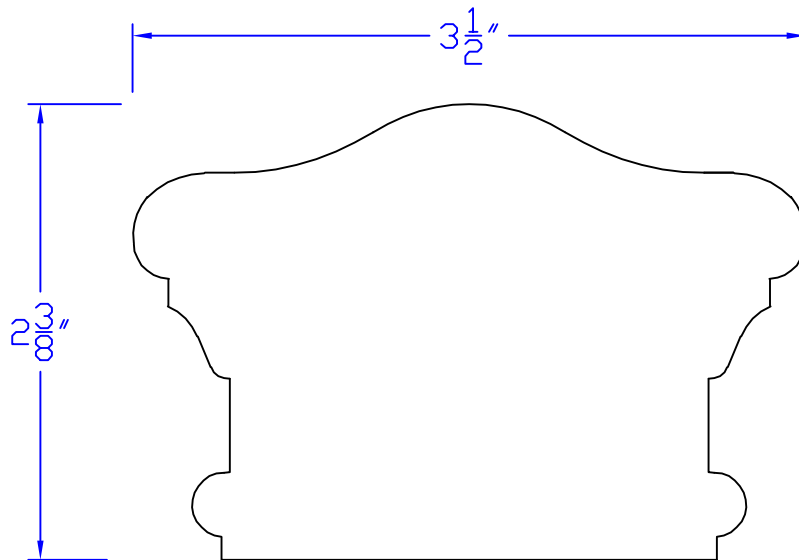

Creative Woodworking N.W., Inc.

1036 S.E. Taylor * Portland, Oregon 97214
Phone:(503) 230-9265 * Fax:(503) 232-9082
www.Creativewoodworkingnw.com

HDRL092

$2\frac{3}{8}$ " x $3\frac{1}{2}$ "

USING HDRL055 TOP KNIFE