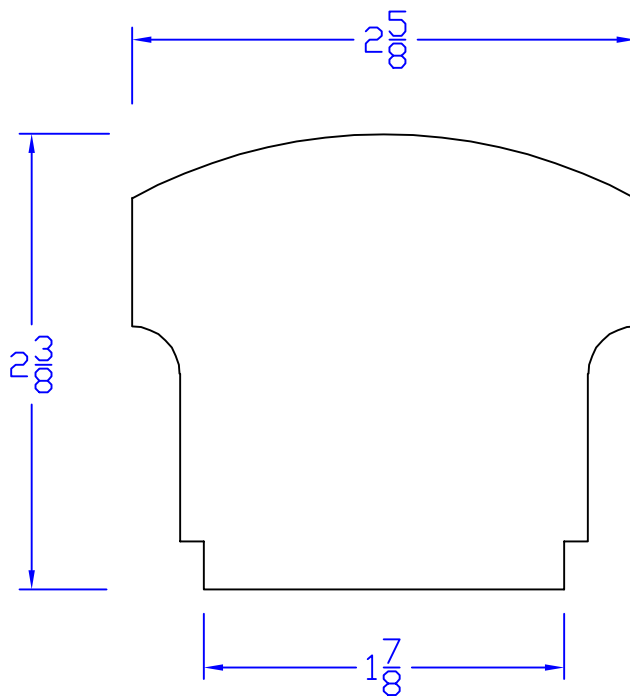

Creative Woodworking N.W., Inc.

1036 S.E. Taylor * Portland, Oregon 97214
Phone:(503) 230-9265 * Fax:(503) 232-9082
www.Creativewoodworkingnw.com

HDRL093
 $2\frac{3}{8}$ " x $2\frac{5}{8}$ "