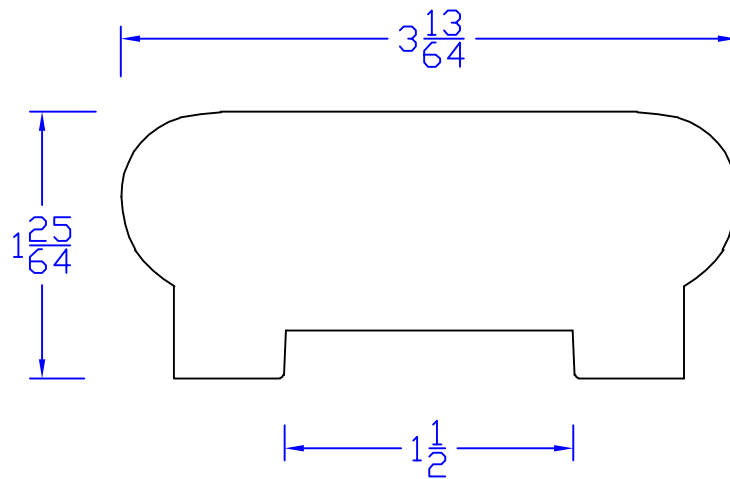

# Creative Woodworking N.W., Inc.

1036 S.E. Taylor \* Portland, Oregon 97214  
Phone:(503) 230-9265 \* Fax:(503) 232-9082  
www.Creativewoodworkingnw.com

HDRL094  
1- $\frac{25}{64}$ " x 3- $\frac{13}{64}$ "