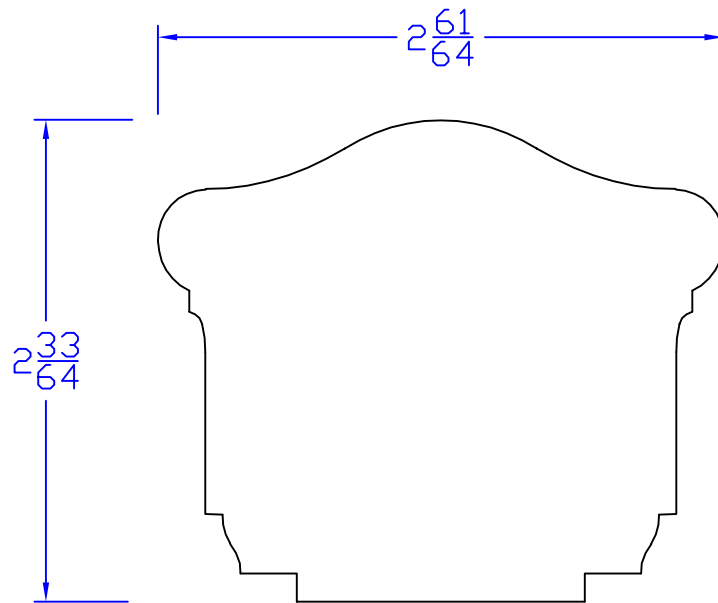

# Creative Woodworking N.W., Inc.

1036 S.E. Taylor \* Portland, Oregon 97214  
Phone:(503) 230-9265 \* Fax:(503) 232-9082  
www.Creativewoodworkingnw.com

HDRL096

$2-33/64'' \times 2-61/64''$

SHAPER ONLY

USE HDRL055 FOR TOP DETAIL