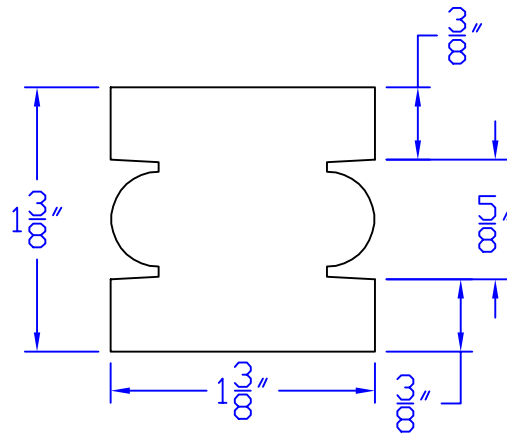

# Creative Woodworking N.W., Inc.

1036 S.E. Taylor \* Portland, Oregon 97214  
Phone:(503) 230-9265 \* Fax:(503) 232-9082  
www.Creativewoodworkingnw.com

HDRL099  
 $1\frac{3}{8}$ " x  $1\frac{3}{8}$ "  
PICKETS