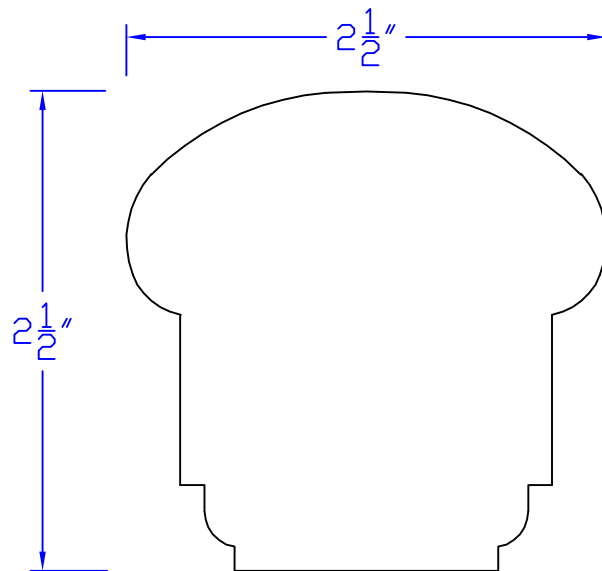

Creative Woodworking N.W., Inc.

1036 S.E. Taylor * Portland, Oregon 97214
Phone:(503) 230-9265 * Fax:(503) 232-9082
www.Creativewoodworkingnw.com

HDRL100
 $2-1/2"$ x $2-1/2"$