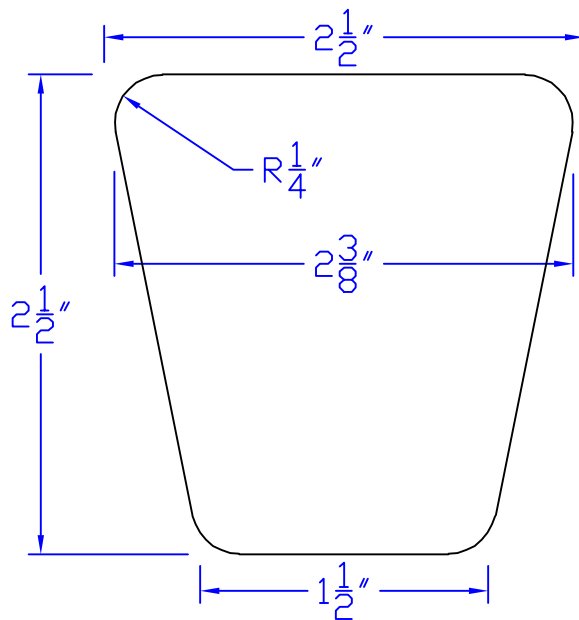

Creative Woodworking N.W., Inc.

1036 S.E. Taylor * Portland, Oregon 97214
Phone:(503) 230-9265 * Fax:(503) 232-9082
www.Creativewoodworkingnw.com

HDRL102

$2-1/2$ " x $2-13/32$ "