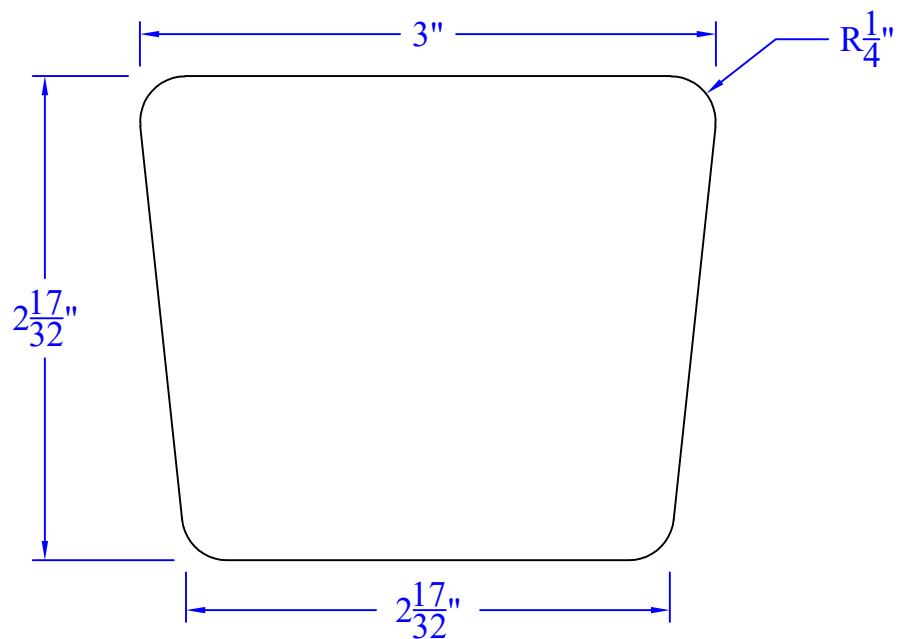

Creative Woodworking N.W., Inc.

1036 S.E. Taylor * Portland, Oregon 97214
Phone:(503) 230-9265 * Fax:(503) 232-9082
www.Creativewoodworkingnw.com

HDRL 103
2-17/32" x 3"