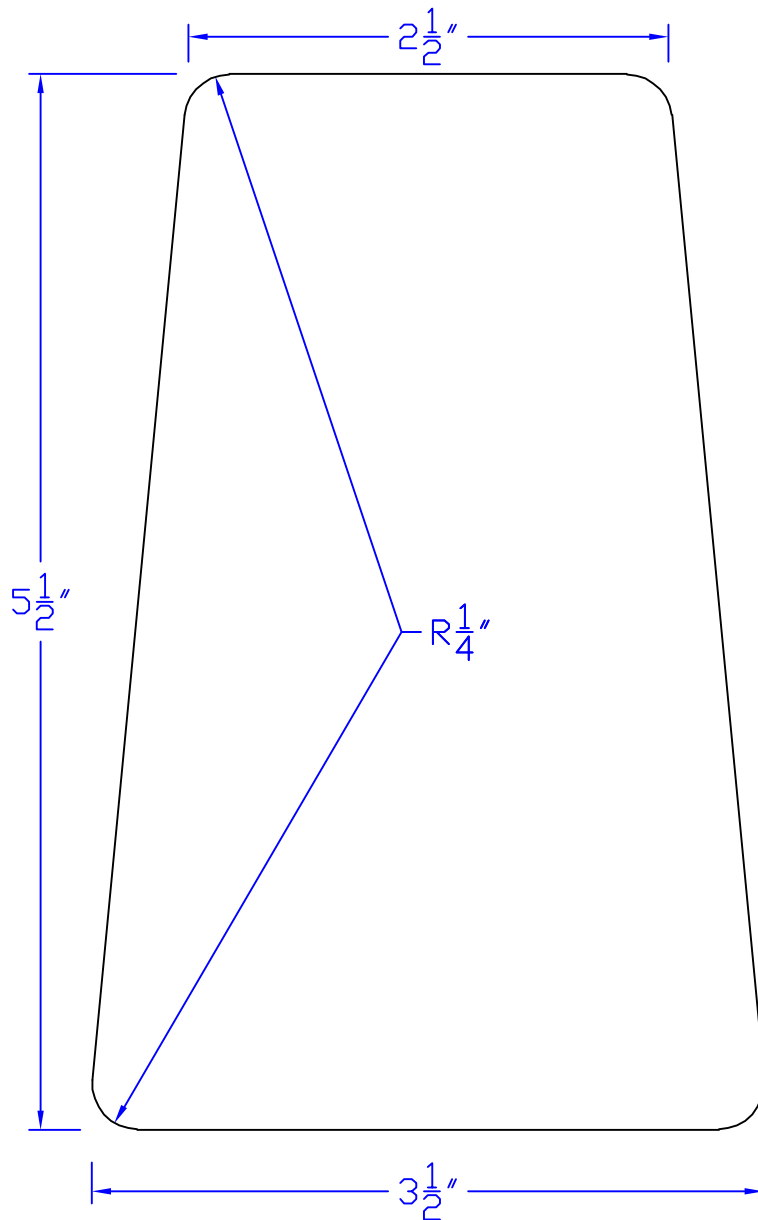

Creative Woodworking N.W., Inc.

1036 S.E. Taylor * Portland, Oregon 97214
Phone:(503) 230-9265 * Fax:(503) 232-9082
www.Creativewoodworkingnw.com

HDRL104
2- $17/32"$ x 3"