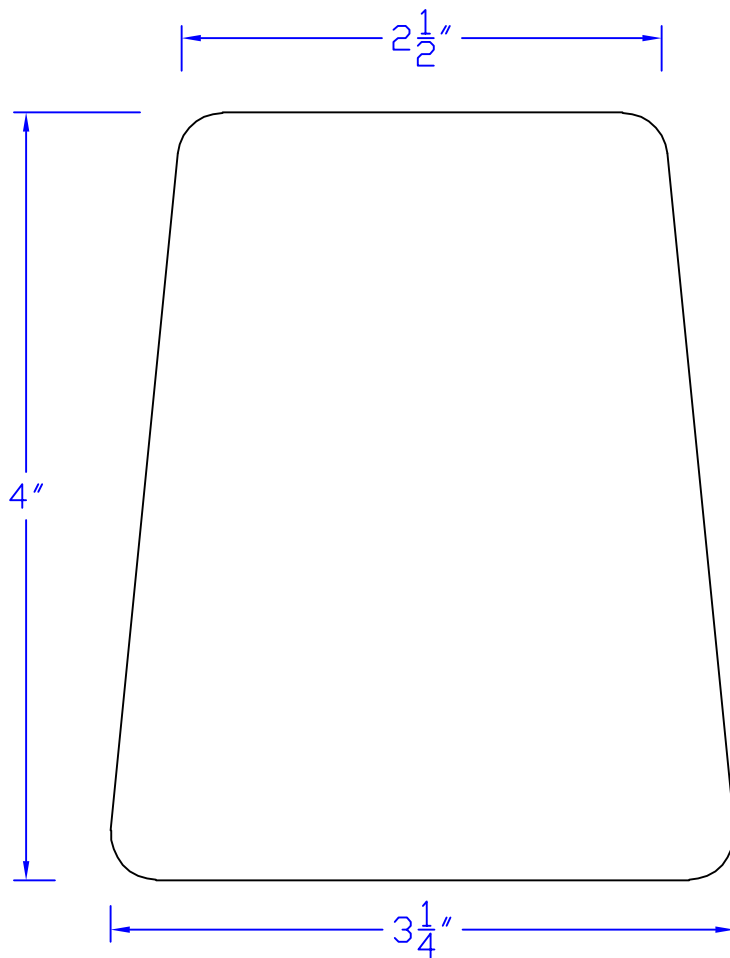

Creative Woodworking N.W., Inc.

1036 S.E. Taylor * Portland, Oregon 97214
Phone:(503) 230-9265 * Fax:(503) 232-9082
www.Creativewoodworkingnw.com

HDRL105
4'' x 3-1/4''