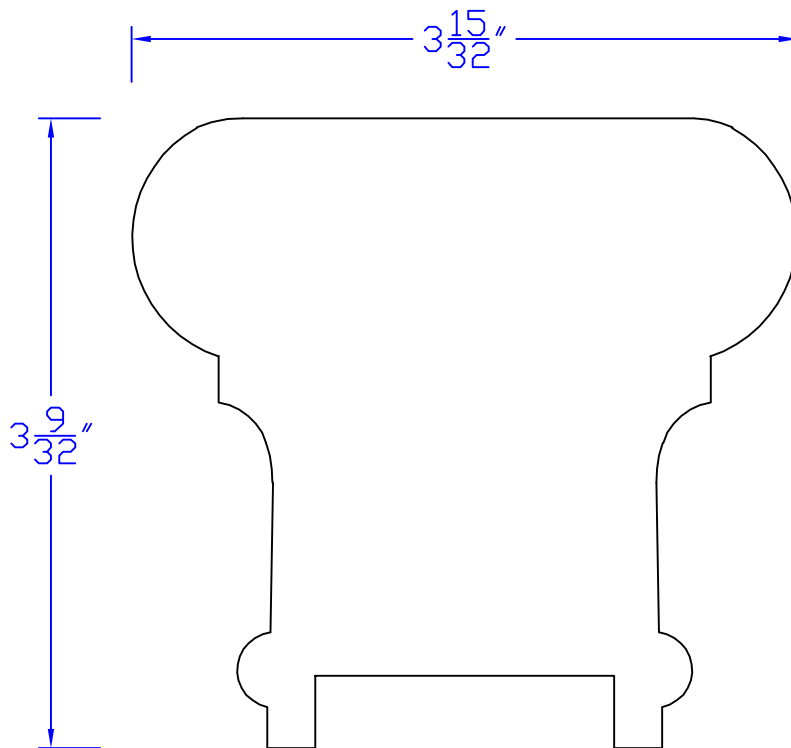

# Creative Woodworking N.W., Inc.

1036 S.E. Taylor \* Portland, Oregon 97214  
Phone:(503) 230-9265 \* Fax:(503) 232-9082  
www.Creativewoodworkingnw.com

HDRL106  
 $3-9/32$ " x  $3-15/32$ "  
SHAPER ONLY