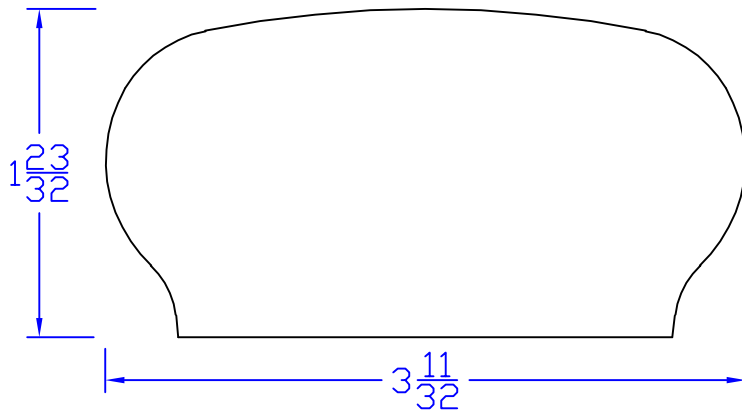

Creative Woodworking N.W., Inc.

1036 S.E. Taylor * Portland, Oregon 97214
Phone:(503) 230-9265 * Fax:(503) 232-9082
www.Creativewoodworkingnw.com

HDRL107
 $1\frac{23}{32}$ " x $3\frac{11}{32}$ "