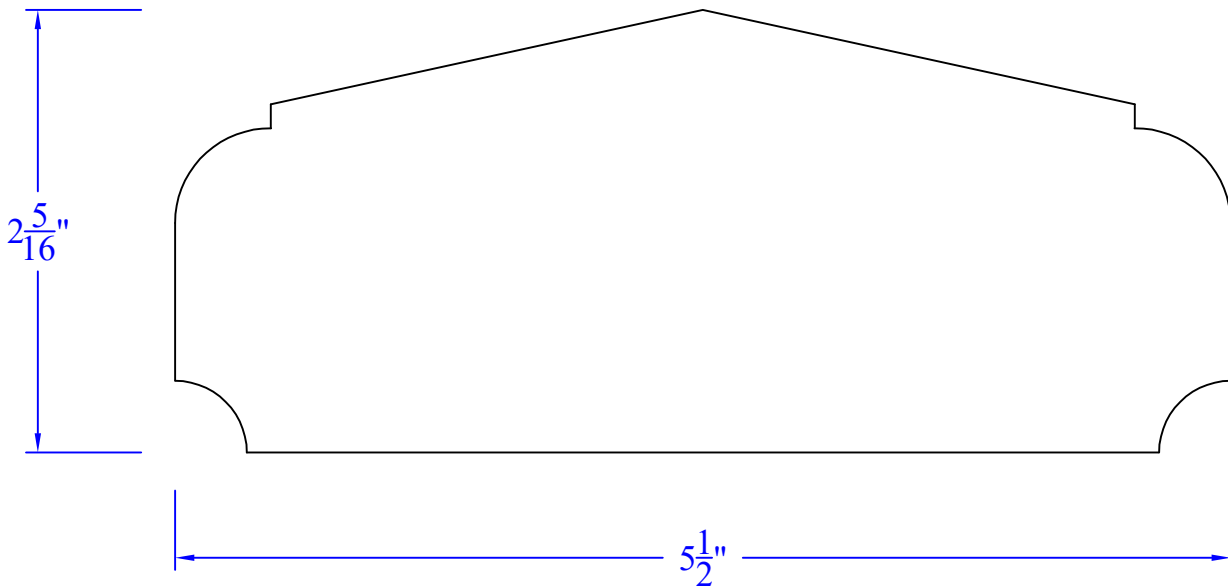

Creative Woodworking N.W., Inc.

1036 S.E. Taylor * Portland, Oregon 97214
Phone:(503) 230-9265 * Fax:(503) 232-9082
www.Creativewoodworkingnw.com

HDRL108

$2\frac{5}{16}$ " x $5\frac{1}{2}$ "

USE RCAP015 TOP KNIFE