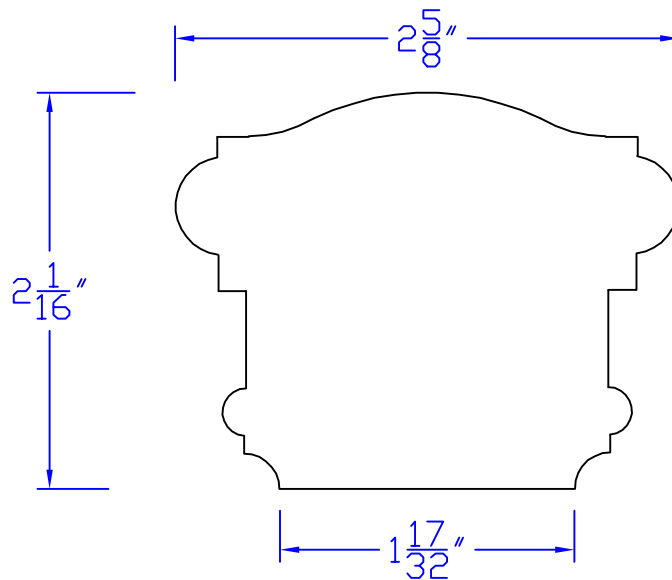

Creative Woodworking N.W., Inc.

1036 S.E. Taylor * Portland, Oregon 97214
Phone:(503) 230-9265 * Fax:(503) 232-9082
www.Creativewoodworkingnw.com

HDRL109
 $2-1/16$ " x $2-5/8$ "
USE RCAP044 TOP KNIFE
SHAPER ONLY