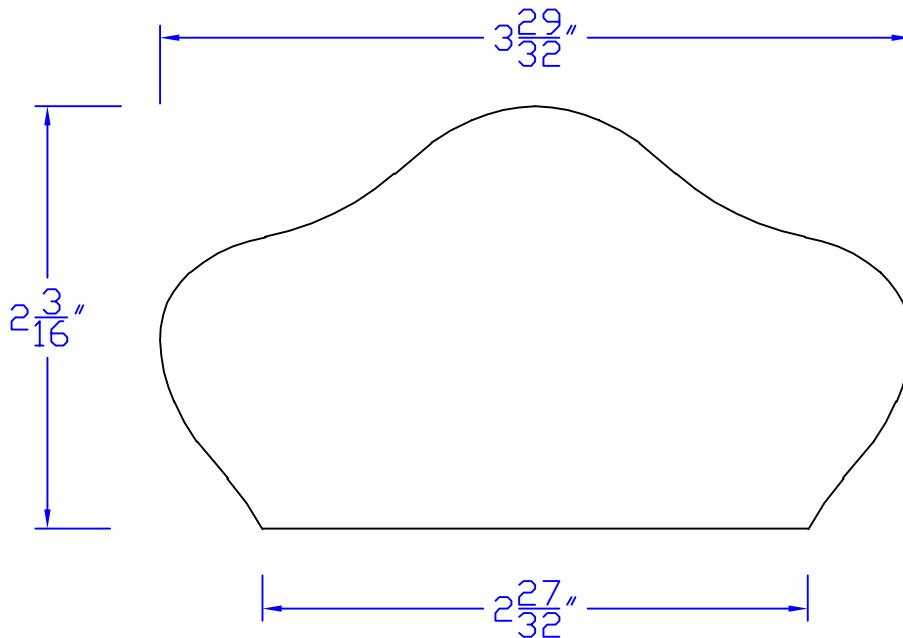

Creative Woodworking N.W., Inc.

1036 S.E. Taylor * Portland, Oregon 97214
Phone:(503) 230-9265 * Fax:(503) 232-9082
www.Creativewoodworkingnw.com

HDRL110
 $2-3/16"$ x $3-29/32"$
SHAPER ONLY
USE TOP KNIFE FOR SIDES