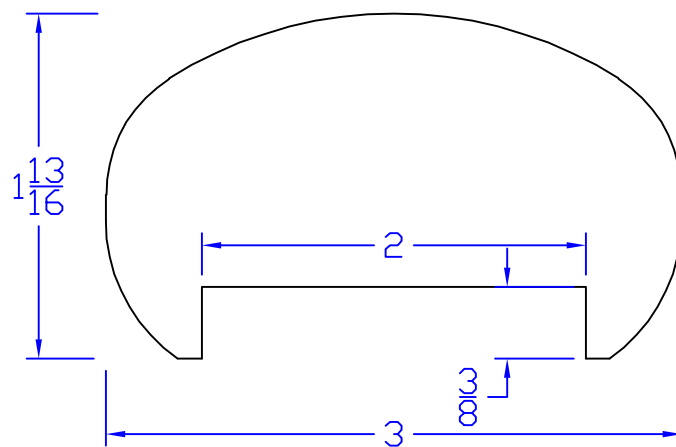

Creative Woodworking N.W., Inc.

1036 S.E. Taylor * Portland, Oregon 97214
Phone:(503) 230-9265 * Fax:(503) 232-9082
www.Creativewoodworkingnw.com

HDRL111
1- $\frac{25}{32}$ " x 3"