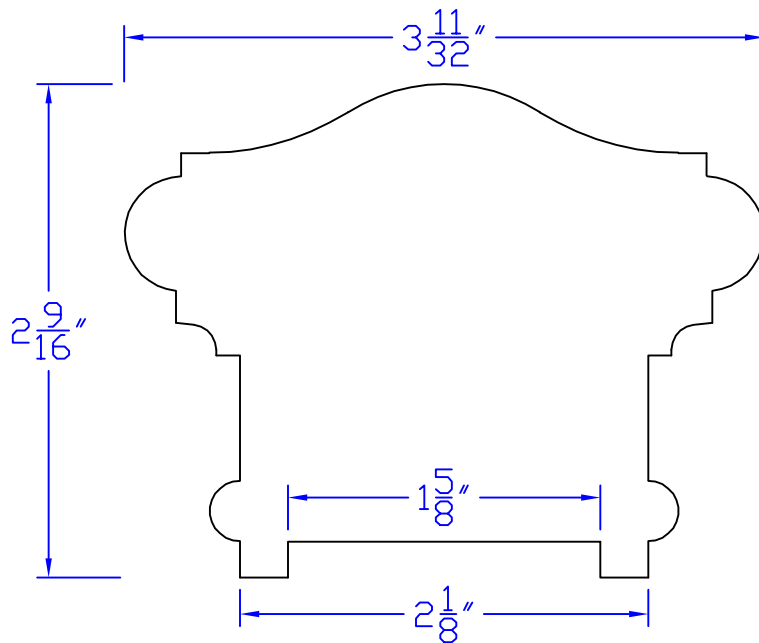

Creative Woodworking N.W., Inc.

1036 S.E. Taylor * Portland, Oregon 97214
Phone:(503) 230-9265 * Fax:(503) 232-9082
www.Creativewoodworkingnw.com

HDRL112

$2-9/16$ " x $3-11/32$ "