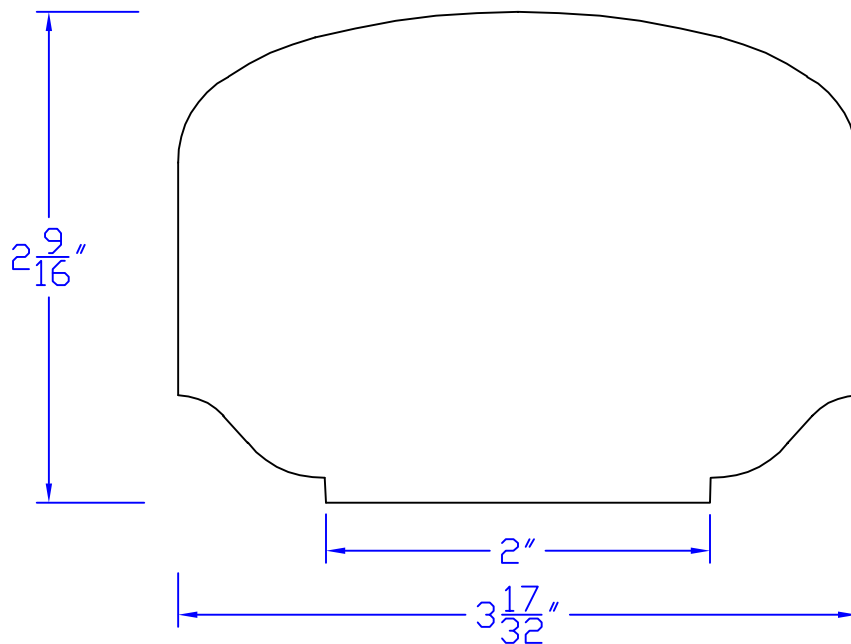

# Creative Woodworking N.W., Inc.

1036 S.E. Taylor \* Portland, Oregon 97214  
Phone:(503) 230-9265 \* Fax:(503) 232-9082  
www.Creativewoodworkingnw.com

HDRL113  
 $2\frac{9}{16}$ " x  $3\frac{17}{32}$ "