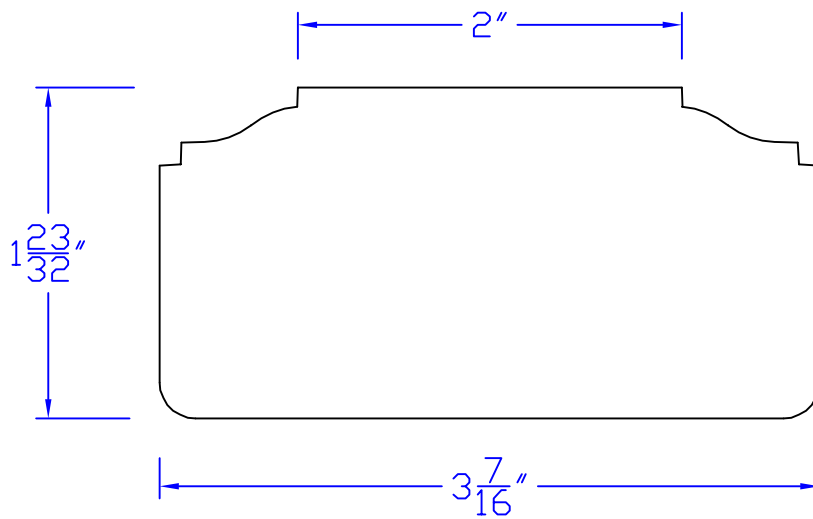

Creative Woodworking N.W., Inc.

1036 S.E. Taylor * Portland, Oregon 97214
Phone:(503) 230-9265 * Fax:(503) 232-9082
www.Creativewoodworkingnw.com

HDRL114
1-23/32" x 3-7/16"