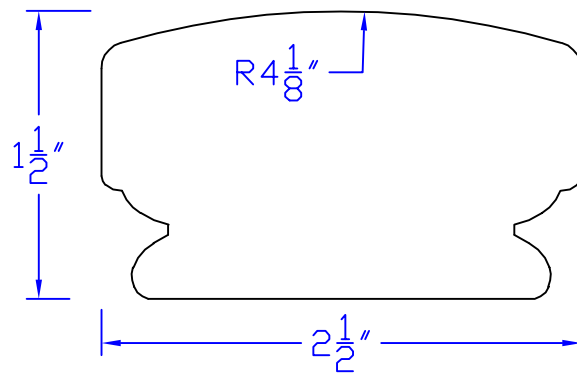

# Creative Woodworking N.W., Inc.

1036 S.E. Taylor \* Portland, Oregon 97214  
Phone:(503) 230-9265 \* Fax:(503) 232-9082  
www.Creativewoodworkingnw.com

HDRL115  
1-1/2" x 2-1/2"