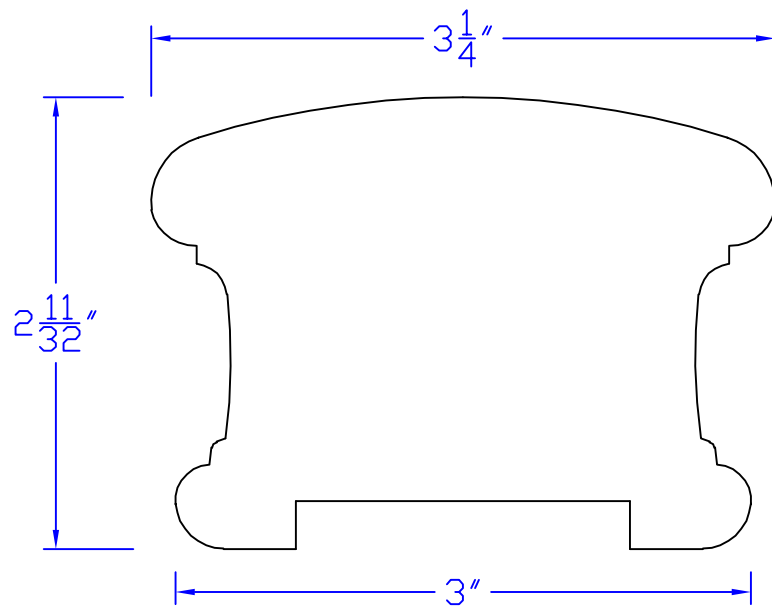

Creative Woodworking N.W., Inc.

1036 S.E. Taylor * Portland, Oregon 97214
Phone:(503) 230-9265 * Fax:(503) 232-9082
www.Creativewoodworkingnw.com

HDRL118
 $2-11/32" \times 3-1/4"$