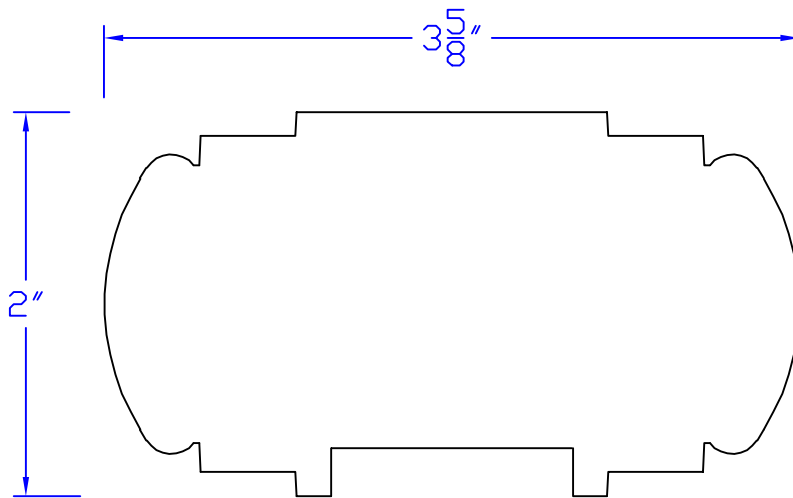

# Creative Woodworking N.W., Inc.

1036 S.E. Taylor \* Portland, Oregon 97214  
Phone:(503) 230-9265 \* Fax:(503) 232-9082  
www.Creativewoodworkingnw.com

HDRL120  
2" x 3-5/8"  
SHAPER ONLY