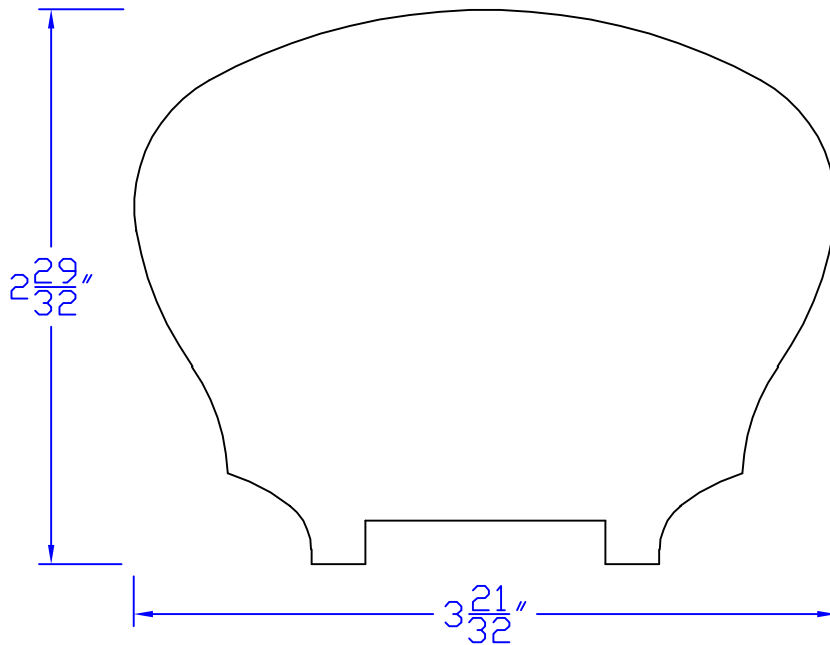

Creative Woodworking N.W., Inc.

1036 S.E. Taylor * Portland, Oregon 97214
Phone:(503) 230-9265 * Fax:(503) 232-9082
www.Creativewoodworkingnw.com

HDRL121
2-29/32" x 3-21/32"
RNDS052 TOP KNIFE

SHAPER ONLY