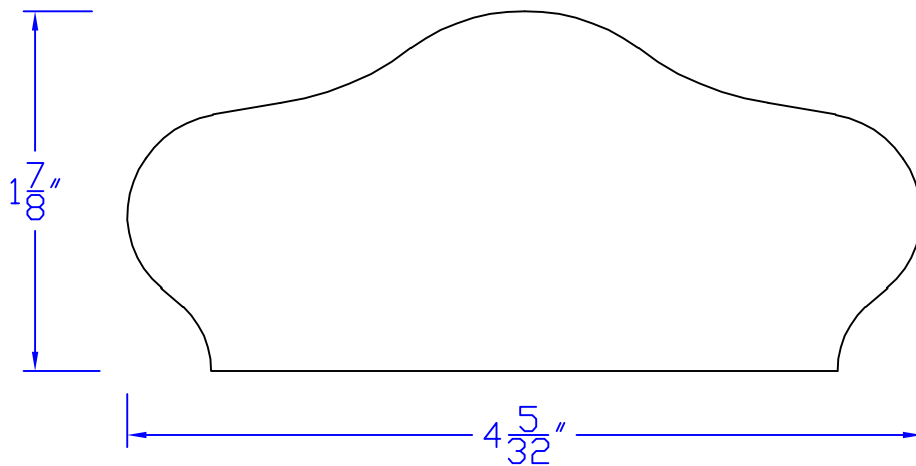

Creative Woodworking N.W., Inc.

1036 S.E. Taylor * Portland, Oregon 97214
Phone:(503) 230-9265 * Fax:(503) 232-9082
www.Creativewoodworkingnw.com

HDRL122
1-7/8" x 4-5/32"
SHAPER ONLY