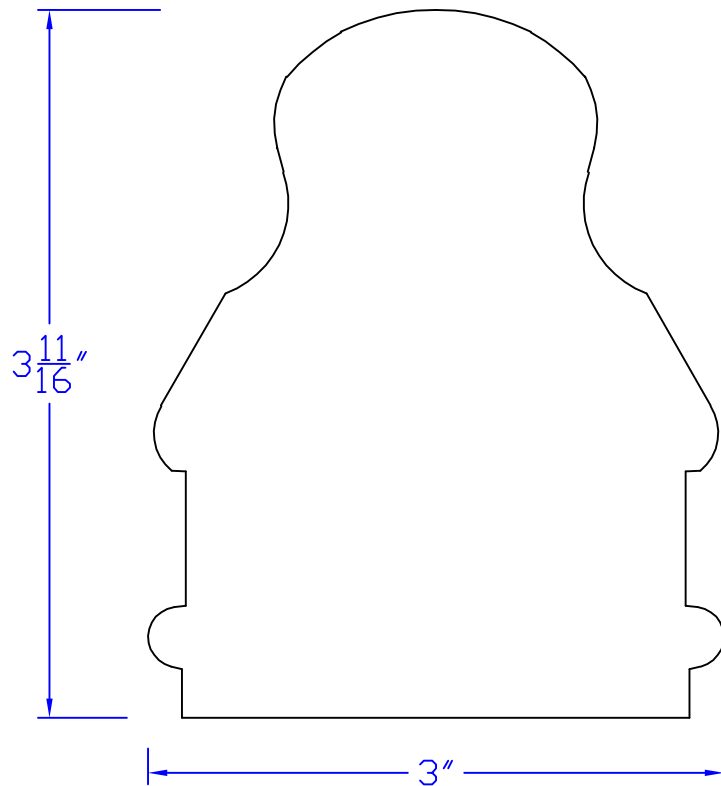

Creative Woodworking N.W., Inc.

1036 S.E. Taylor * Portland, Oregon 97214
Phone:(503) 230-9265 * Fax:(503) 232-9082
www.Creativewoodworkingnw.com

HDRL124
 $3-11/16$ " x 3"