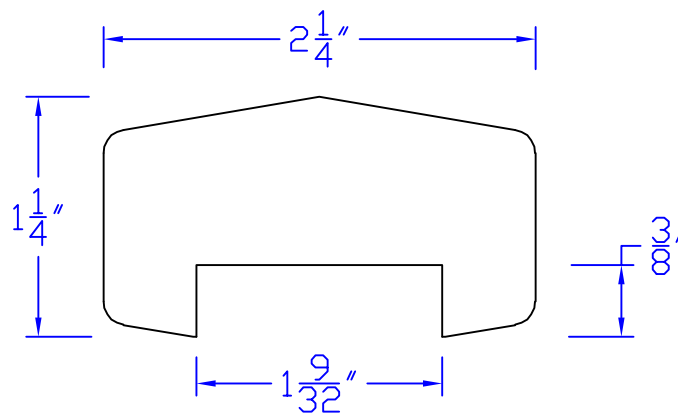

Creative Woodworking N.W., Inc.

1036 S.E. Taylor * Portland, Oregon 97214
Phone:(503) 230-9265 * Fax:(503) 232-9082
www.Creativewoodworkingnw.com

HDRL125

1 - $1\frac{1}{4}"$ x 2 - $1\frac{1}{4}"$