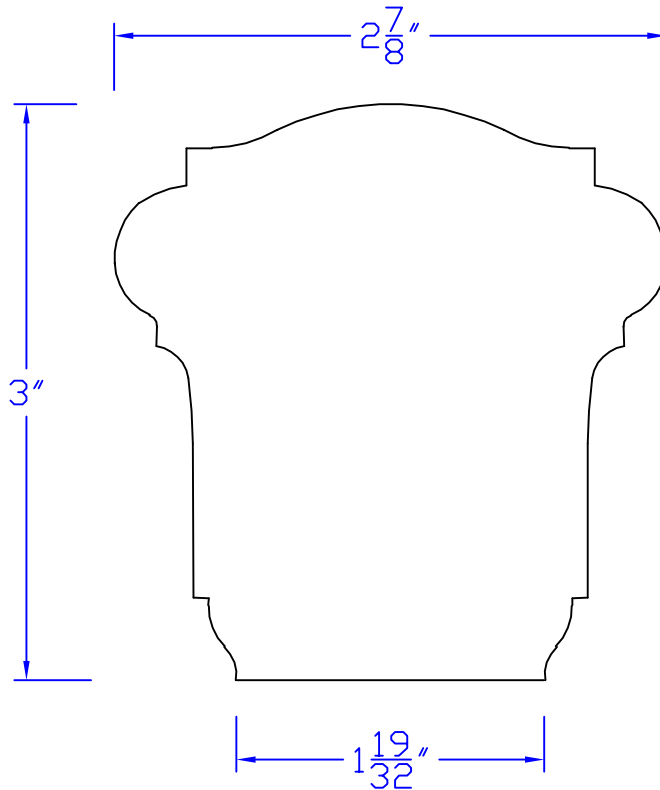

Creative Woodworking N.W., Inc.

1036 S.E. Taylor * Portland, Oregon 97214
Phone:(503) 230-9265 * Fax:(503) 232-9082
www.Creativewoodworkingnw.com

HDRL126
3" x 2-7/8"
SHAPER ONLY
HDRL044 FOR TOP