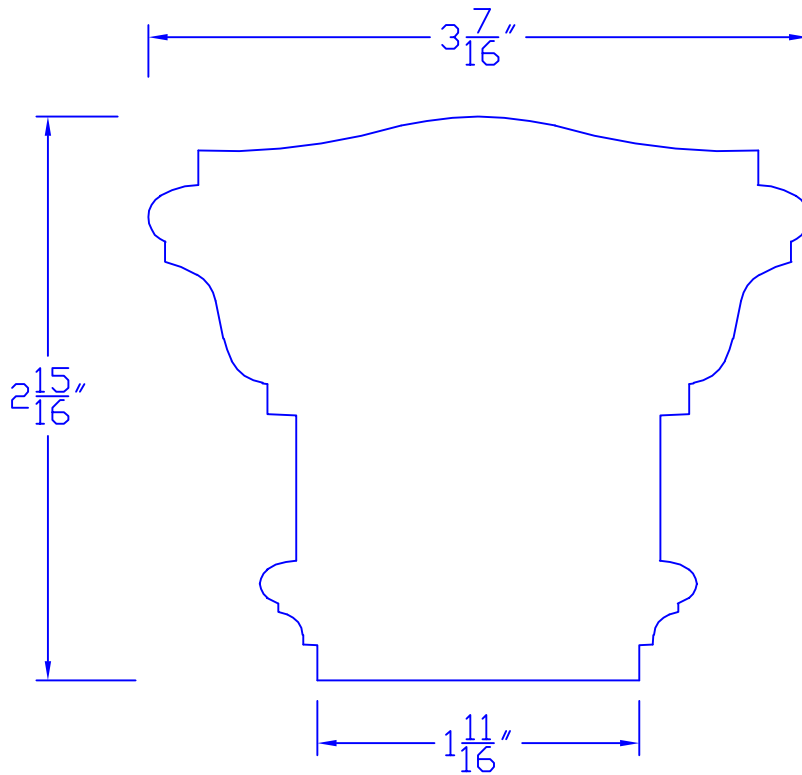

Creative Woodworking N.W., Inc.

1036 S.E. Taylor * Portland, Oregon 97214
Phone:(503) 230-9265 * Fax:(503) 232-9082
www.Creativewoodworkingnw.com

HDRL127
2-15/16" x 3-7/16"
SHAPER ONLY