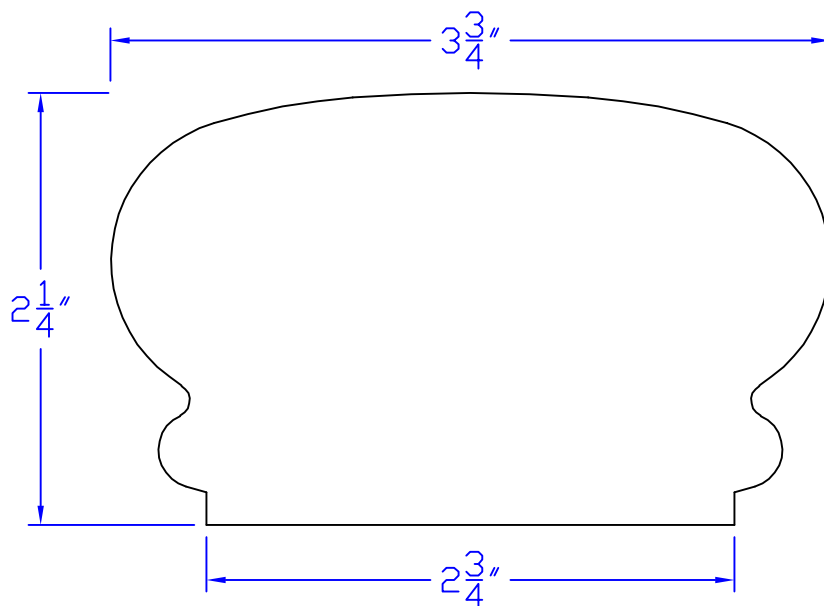

Creative Woodworking N.W., Inc.

1036 S.E. Taylor * Portland, Oregon 97214
Phone:(503) 230-9265 * Fax:(503) 232-9082
www.Creativewoodworkingnw.com

HDRL129
 $2-1/4"$ x $2-3/4"$
SHAPER ONLY