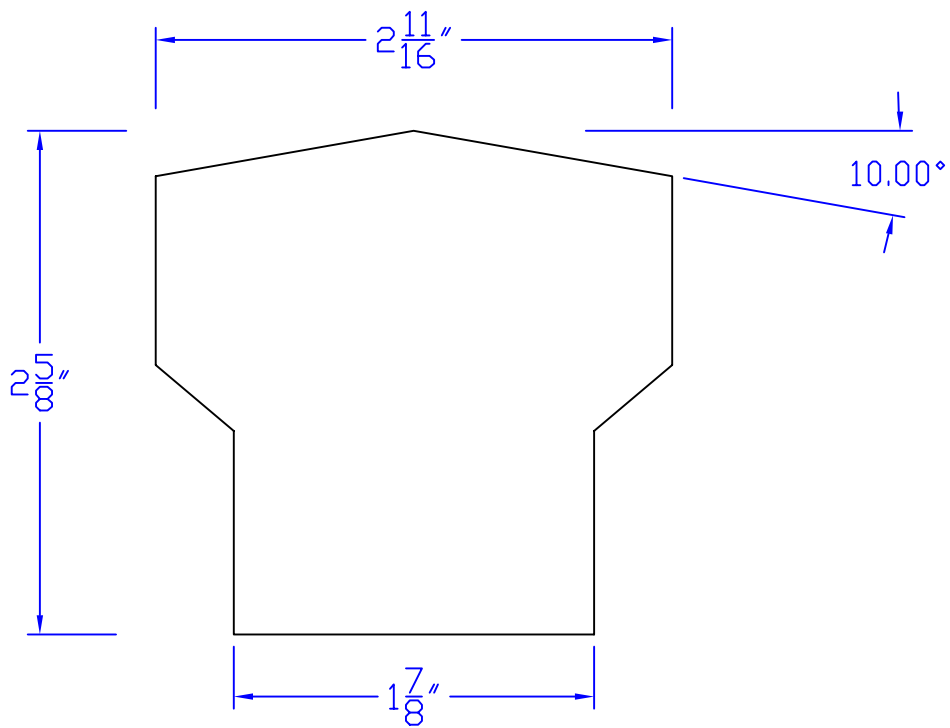

Creative Woodworking N.W., Inc.

1036 S.E. Taylor * Portland, Oregon 97214
Phone:(503) 230-9265 * Fax:(503) 232-9082
www.Creativewoodworkingnw.com

HDRL130
 $2-1/4$ " x $2-3/4$ "
SHAPER ONLY