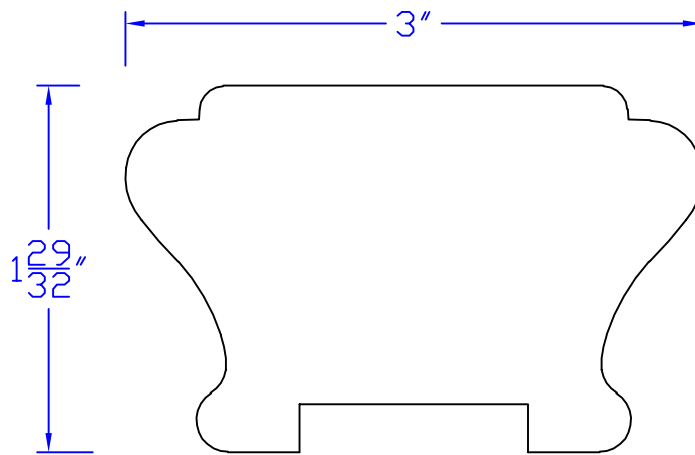

Creative Woodworking N.W., Inc.

1036 S.E. Taylor * Portland, Oregon 97214
Phone:(503) 230-9265 * Fax:(503) 232-9082
www.Creativewoodworkingnw.com

HDRL131
1-29/32" x 3"
SHAPER ONLY