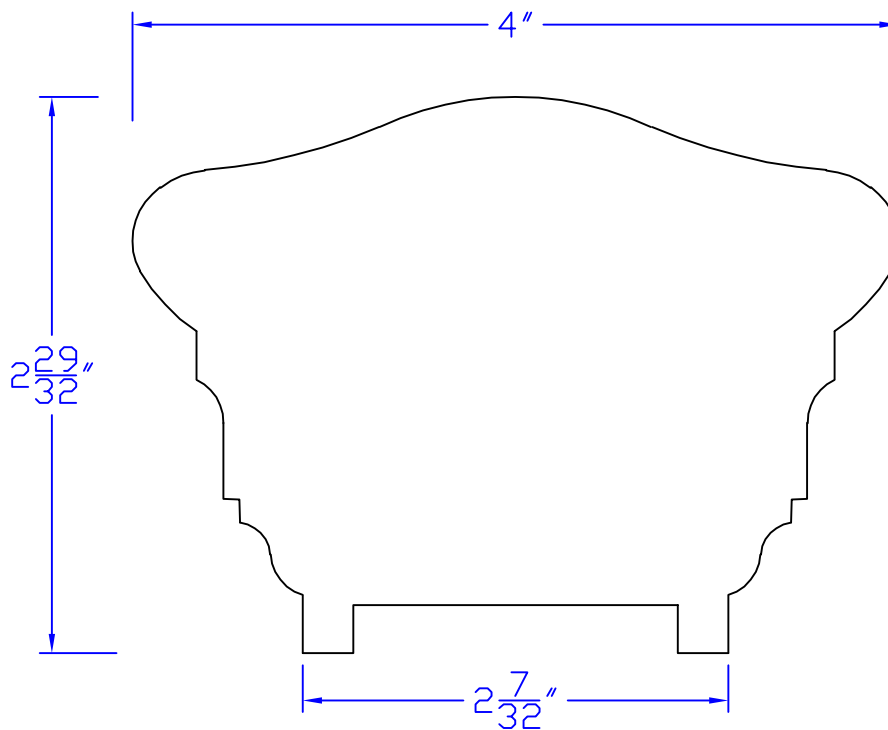

# Creative Woodworking N.W., Inc.

1036 S.E. Taylor \* Portland, Oregon 97214  
Phone:(503) 230-9265 \* Fax:(503) 232-9082  
www.Creativewoodworkingnw.com

HDRL132  
2-29/32" x 4"