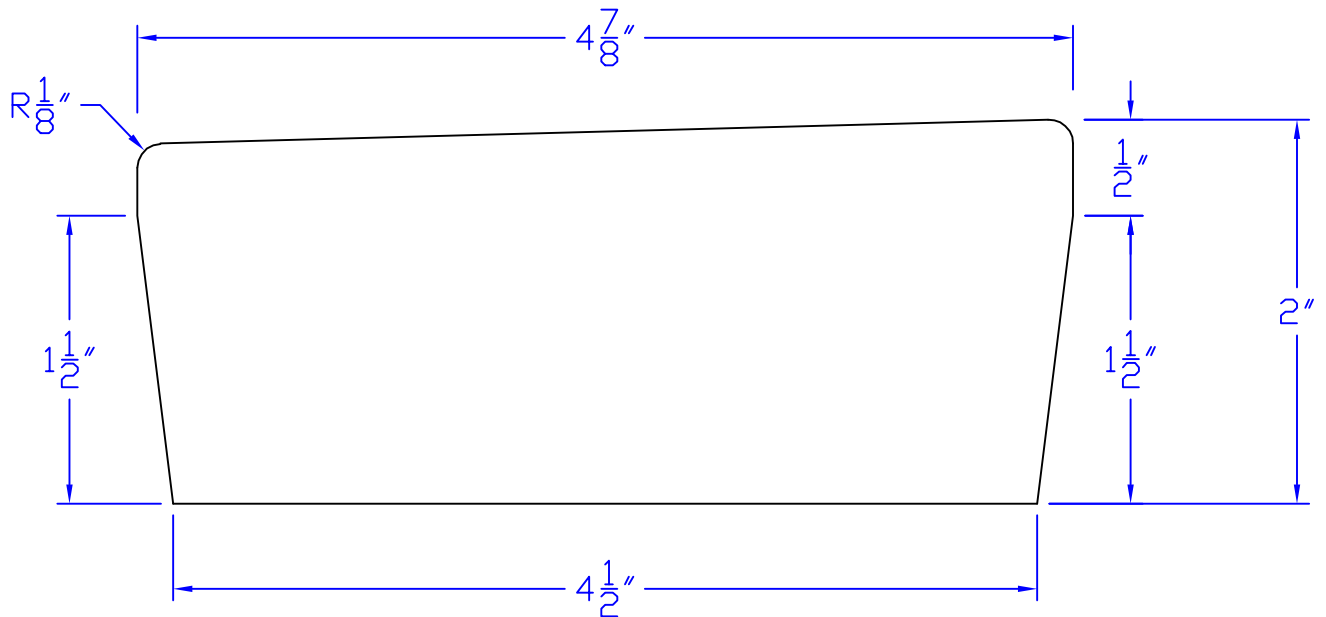

Creative Woodworking N.W., Inc.

1036 S.E. Taylor * Portland, Oregon 97214
Phone:(503) 230-9265 * Fax:(503) 232-9082
www.Creativewoodworkingnw.com

HDRL133
2" x 4-7/8"