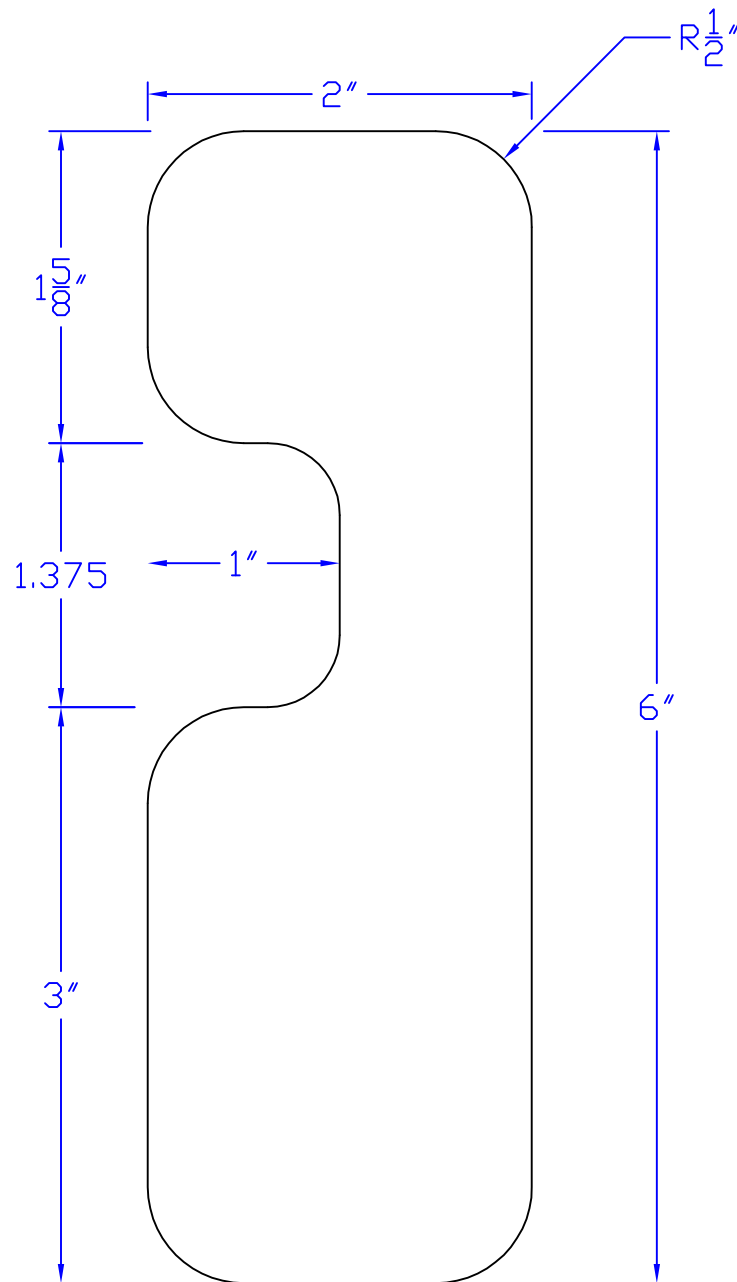

Creative Woodworking N.W., Inc.

1036 S.E. Taylor * Portland, Oregon 97214

Phone:(503) 230-9265 * Fax:(503) 232-9082

www.Creativewoodworkingnw.com

HDRL134

2" x 6"