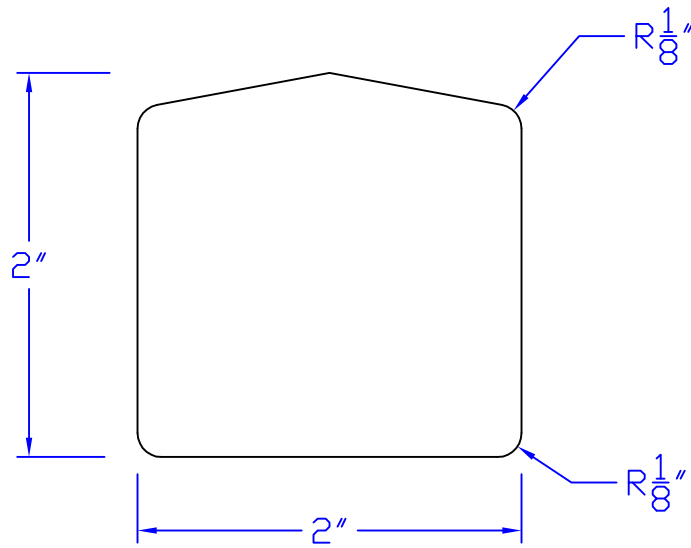

Creative Woodworking N.W., Inc.

1036 S.E. Taylor * Portland, Oregon 97214

Phone:(503) 230-9265 * Fax:(503) 232-9082

www.Creativewoodworkingnw.com

HDRL135

2" x 2"