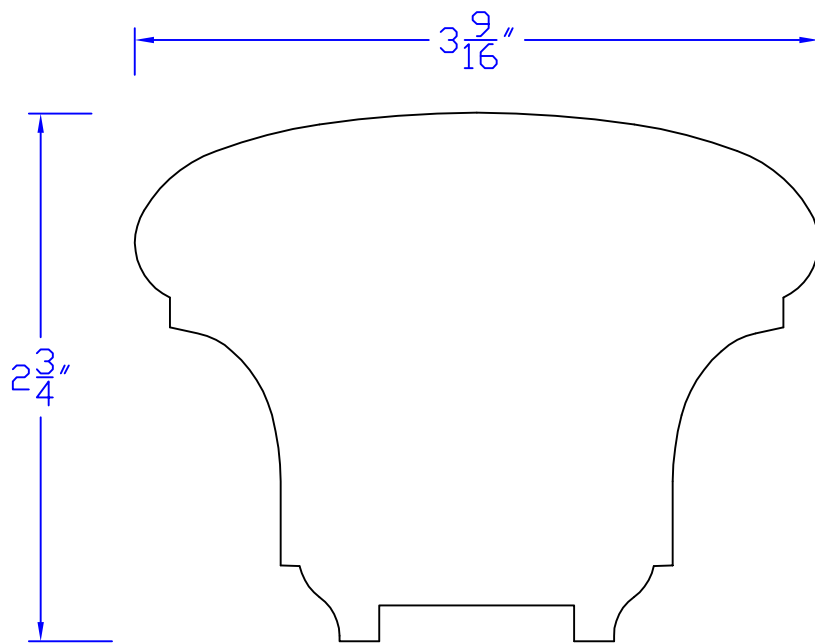

# Creative Woodworking N.W., Inc.

1036 S.E. Taylor \* Portland, Oregon 97214

Phone:(503) 230-9265 \* Fax:(503) 232-9082

www.Creativewoodworkingnw.com

HDRL136

$2\text{--}3/4$ " x  $3\text{--}9/16$