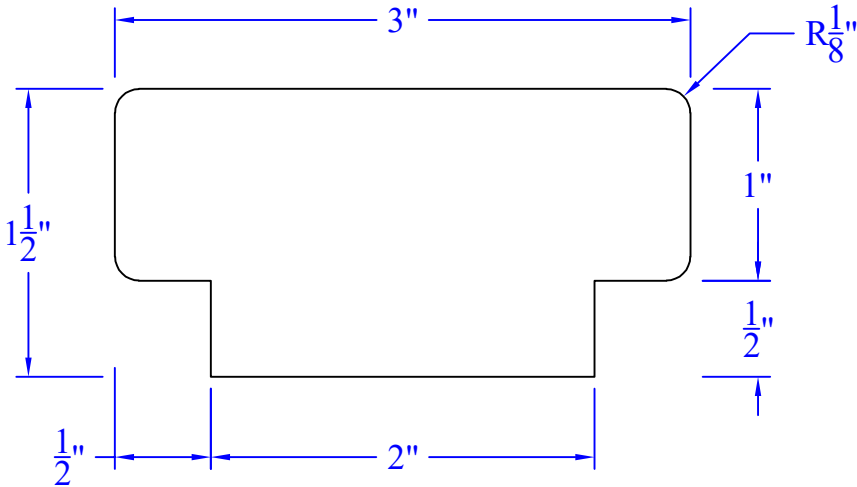

# Creative Woodworking N.W., Inc.

1036 S.E. Taylor \* Portland, Oregon 97214  
Phone:(503) 230-9265 \* Fax:(503) 232-9082  
www.Creativewoodworkingnw.com

HDRL138

1-1/2" x 3"