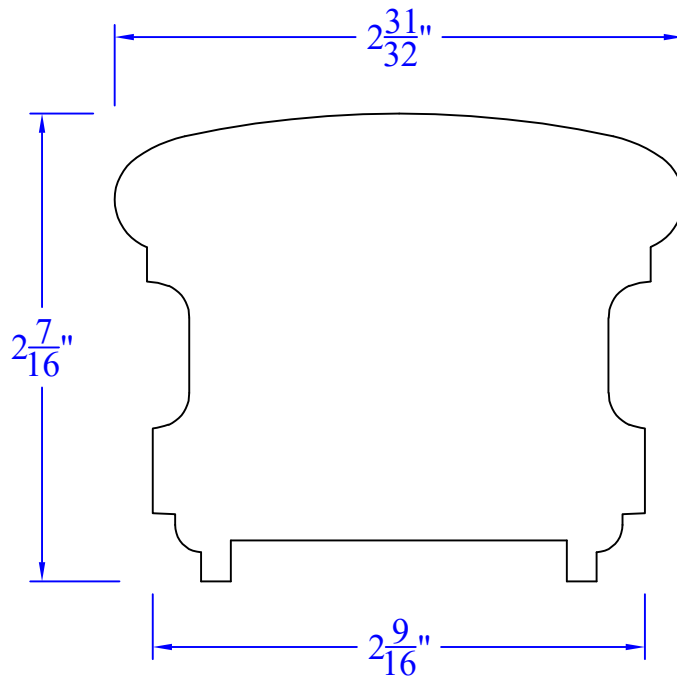

Creative Woodworking N.W., Inc.

1036 S.E. Taylor * Portland, Oregon 97214
Phone:(503) 230-9265 * Fax:(503) 232-9082
www.Creativewoodworkingnw.com

HDRL140

2-7/16" x 2-31/32"