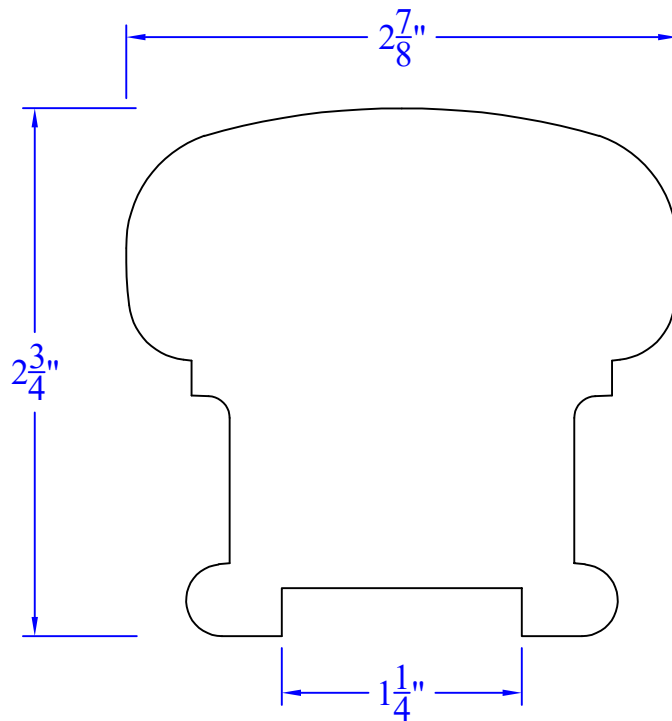

Creative Woodworking N.W., Inc.

1036 S.E. Taylor * Portland, Oregon 97214
Phone:(503) 230-9265 * Fax:(503) 232-9082
www.Creativewoodworkingnw.com

HDRL141
2-3/4" x 2-7/8"