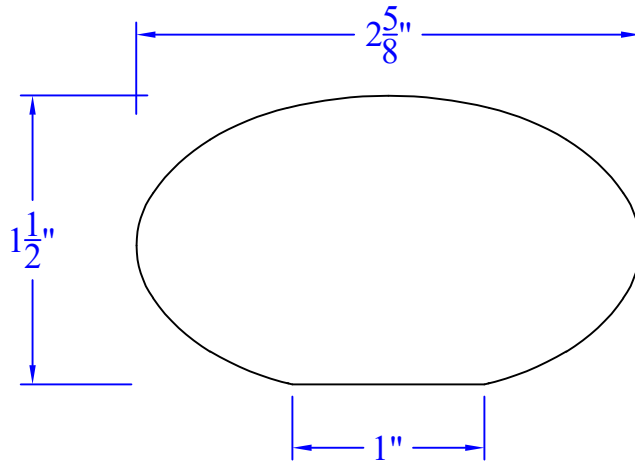

Creative Woodworking N.W., Inc.

1036 S.E. Taylor * Portland, Oregon 97214
Phone:(503) 230-9265 * Fax:(503) 232-9082
www.Creativewoodworkingnw.com

HDRL142
1-1/2" x 2-5/8"