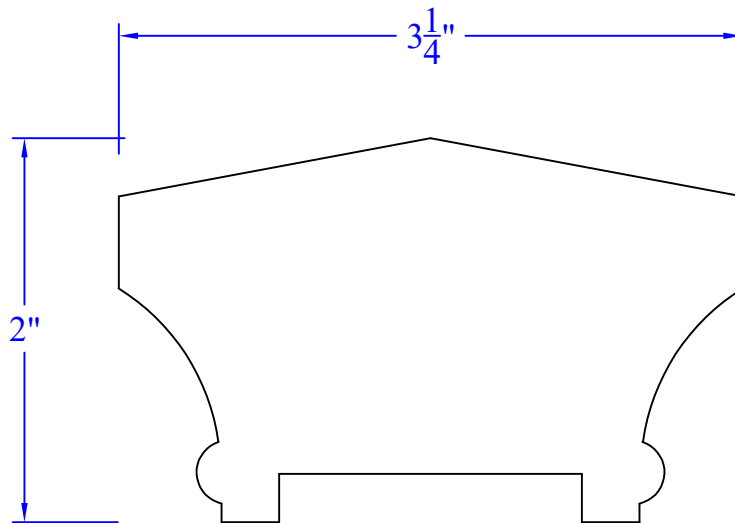

Creative Woodworking N.W., Inc.

1036 S.E. Taylor * Portland, Oregon 97214
Phone:(503) 230-9265 * Fax:(503) 232-9082
www.Creativewoodworkingnw.com

HDRL144
2" x 3-1/4"
SHAPER ONLY